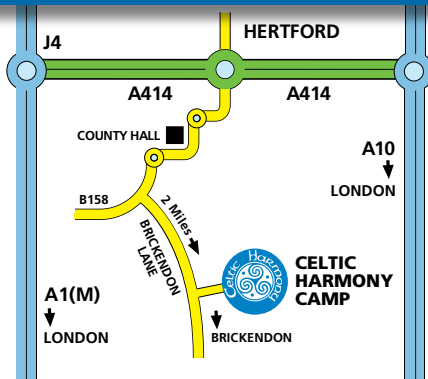

N.B. This flyer must be presented on the day of your course

For Exciting Corporate Archery Days visit:  
[www.celticharmony.org/corporate](http://www.celticharmony.org/corporate)

**Celtic Harmony Camp** is located in Bourne Wood off  
Brickendon Lane between Brickendon and Hertford  
(Visit our website for a map)