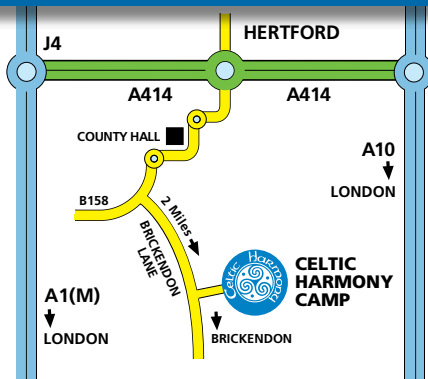

**Celtic Harmony Camp** is located in Bourne Wood off  
Brickendon Lane between Brickendon and Hertford  
(Visit our website for a map)

Write to us at: **Celtic Harmony Office**,  
9 The Limberlost, Welwyn, Hertfordshire, AL6 9TS  
Telephone us on: 01438 718543 Or fax us on: 01438 715092  
Email us on: [info@celticharmony.org](mailto:info@celticharmony.org)